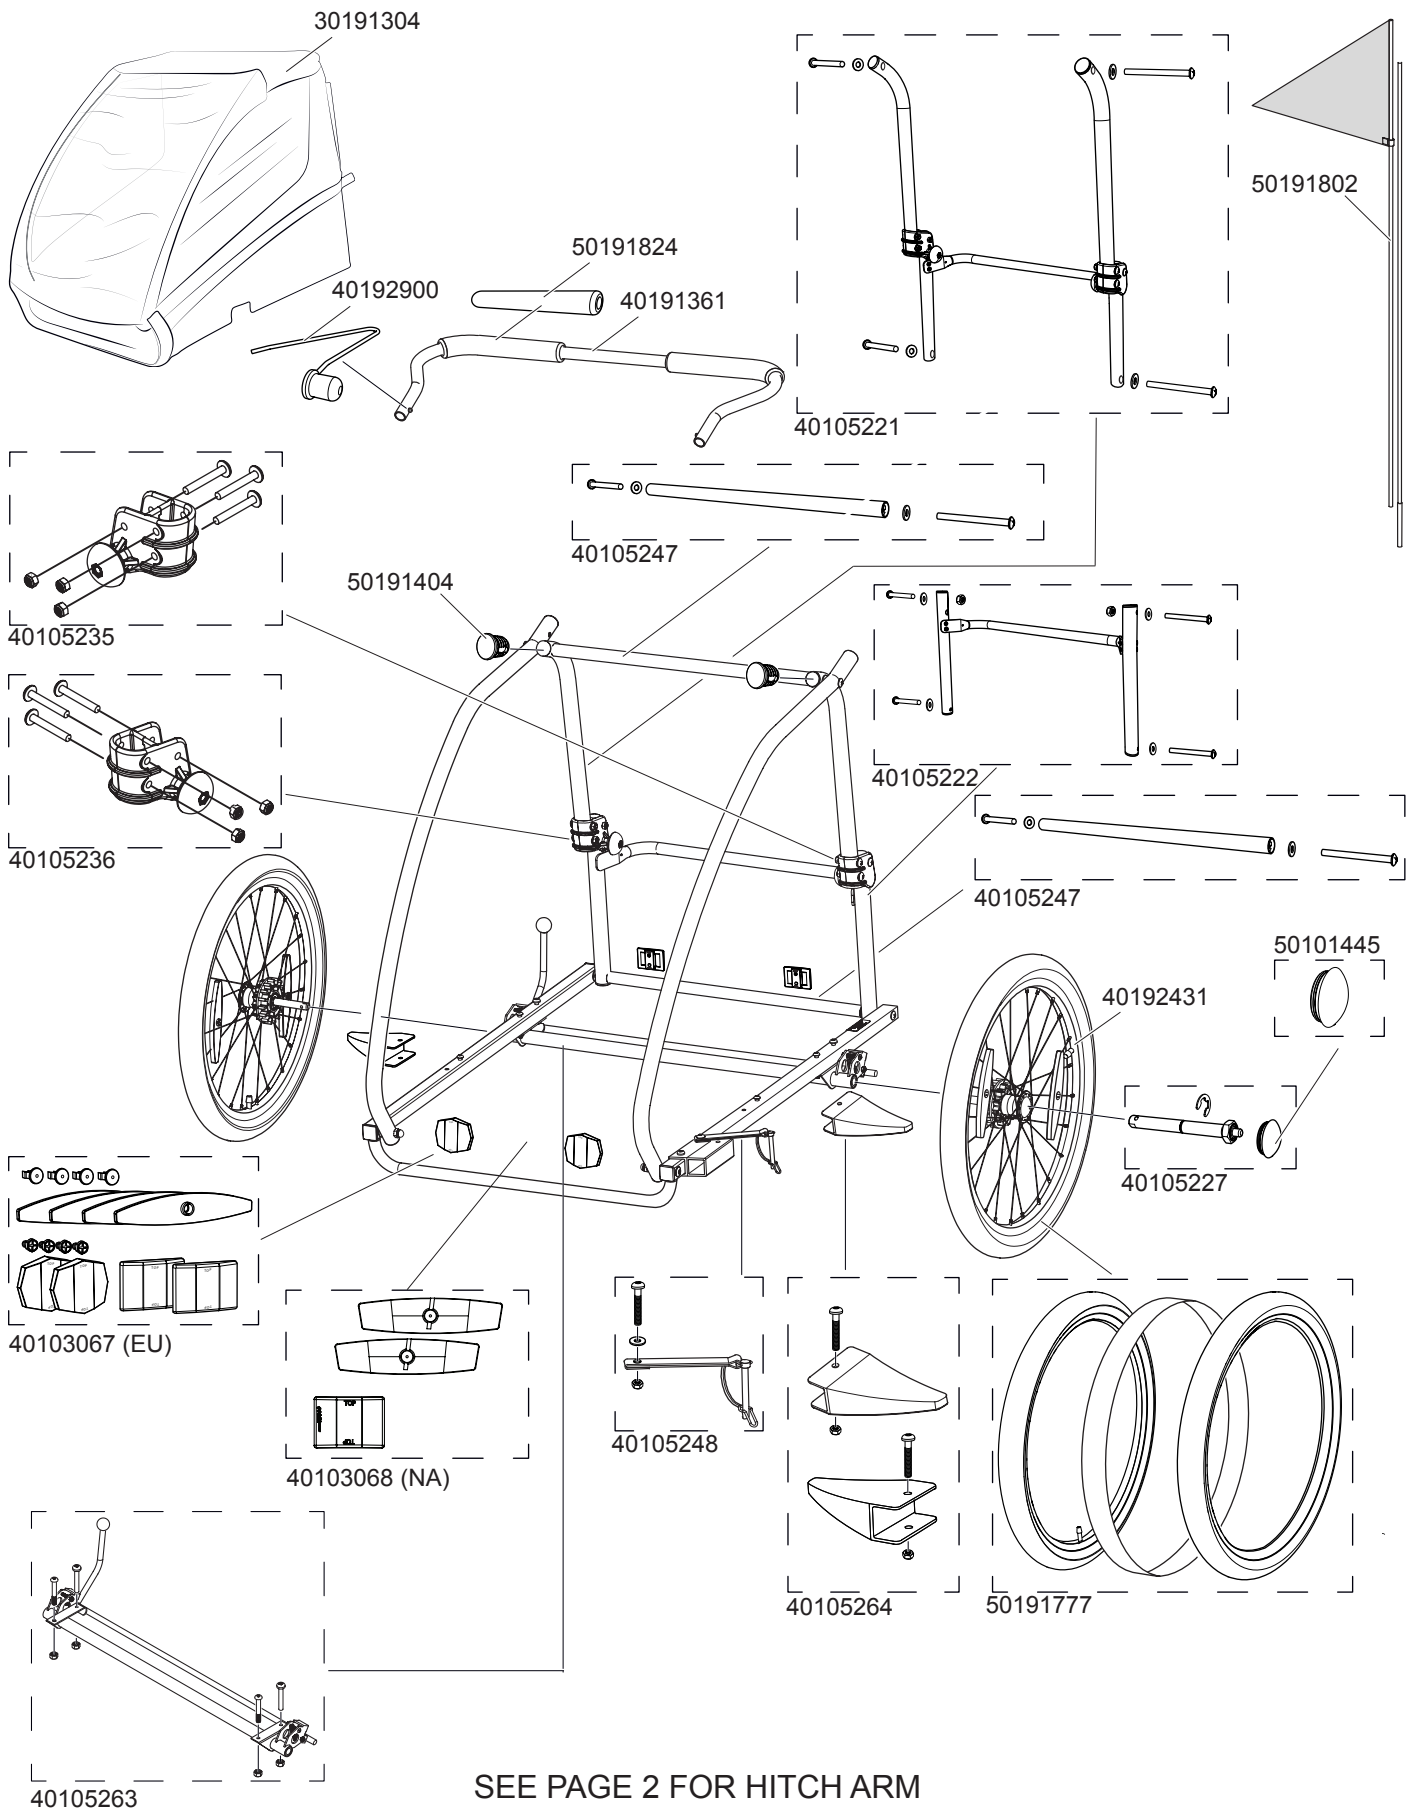

Thule Coaster XT 2

10101803

THULE
SWEDEN

Thule Coaster XT 2

10101803

THULE
SWEDEN